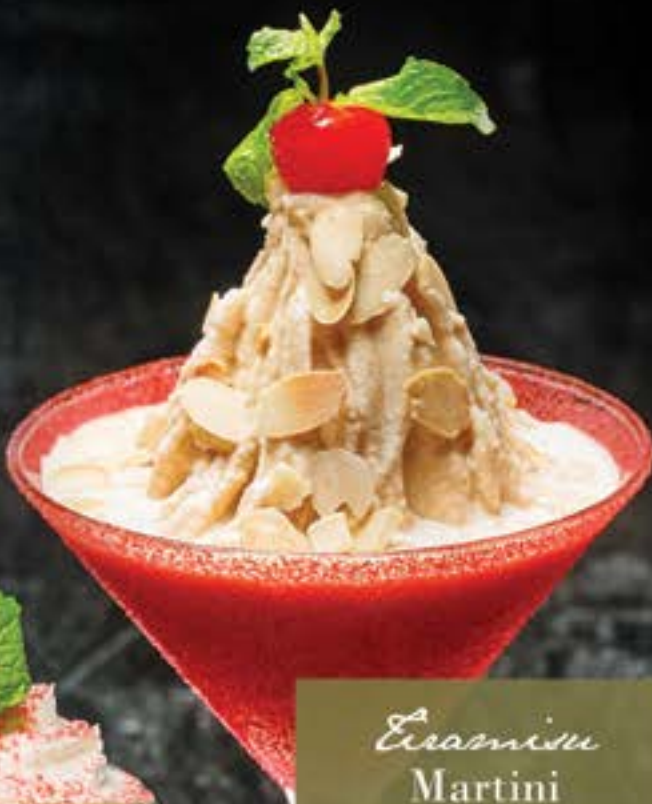

Tiramisu Martini
Blended vanilla ice cream & espresso with magnificent tiramisu flavor
90